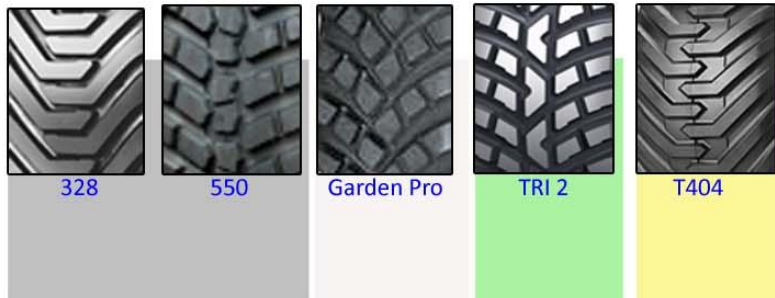

Garden Manti Erbosi / Turf

Un'ampia gamma di battistrada per mowers, trattori compatti e trattori che soddisfa le più specifiche esigenze degli operatori del settore.

Wide range of treads addressed to mowers, compact tractors and tractors which satisfies the most professional needs.

Garden Tractor

Per trattori operanti in aree verdi. Garantiscono massima tutela del manto erboso con elevata capacità trattiva ed ottimale distribuzione del peso al suolo.

For tractors operating in green areas. Provide maximum turf protection with high traction and best weight distribution.

Garden Golf

Profili specifici per veicoli garden e golf. Per le superfici verdi più delicate, garantiscono ottime performance e buona resistenza alle forature.

Specific patterns for garden and golf vehicles. For the most sensitive green surfaces ensure top performance and puncture-resistance.

Garden Smooth

Gamma Smooth Operators prodotta da Carlisle. Questi profili di battistrada lisci e rigati, garantendo un più agevole rotolamento e fluidità trattiva, si rivelano ideali per gli impieghi "wide-flotation".

These smooth and ribbed patterns, ensuring an easier rolling and tractive fluidity, are ideal in "wide-flotation" purposes.